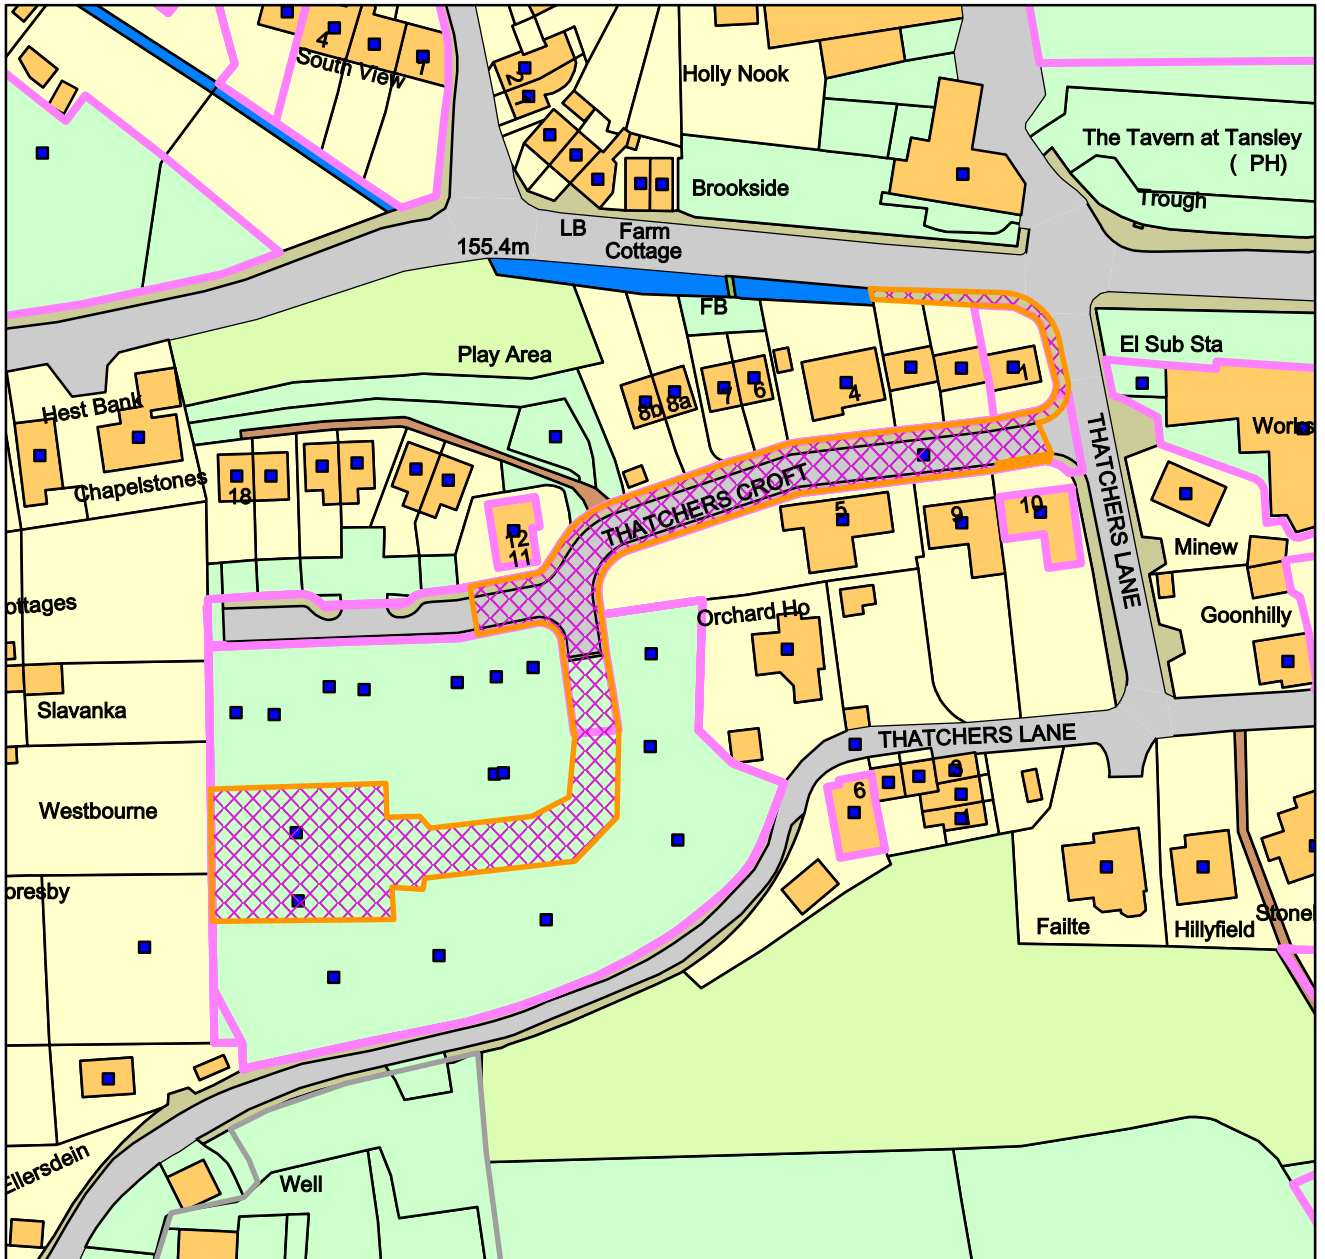

23/00912/FUL

Land off Thatchers Croft, Thatchers Lane, Tansley, Derbyshire

Derbyshire Dales DC

1:1,250

Date: 01/11/2023

100019785

Crown Copyright and database rights (2018) Ordnance Survey (100019785)
Derbyshire Dales District Council,
Town Hall, Bank Road, Matlock, Derbyshire DE4 3NN.
Telephone: (01629) 761100.
website : www.derbyshiredales.gov.uk